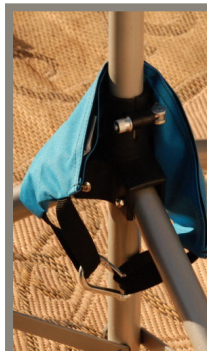

Reliable Trash Can & Tripod / Utility Weight Kit

Reliable Trash Can & Tripod / Utility Weights eliminate using rocks, stakes or auger screws to stabilize and secure Trash Cans, Antenna Tripods and LED Palm Trees.

Our Trash Can & Utility Weights made of durable, waterproof fabric with industrial stitching. Stable and easy to use, they are washing machine friendly (remove weighting bags before washing). The handle designs makes them versatile to hang with bungee cords, clip with Carabiners or lay flat at the bottom of any trash can.

- ✓ Replaces Rocks, Stakes or Auger Screws
- ✓ Strong 600D Ottertex Waterproof Fabric
- ✓ Adjustable Weighing Options
- ✓ 5 lbs. – 10 lbs. Steel Shot Tested
- ✓ Machine Washable

Tripod / Utility Specs

6"W x 16"L | 4" Webbing Handles | 5" x 15" 4 ML Poly Bag